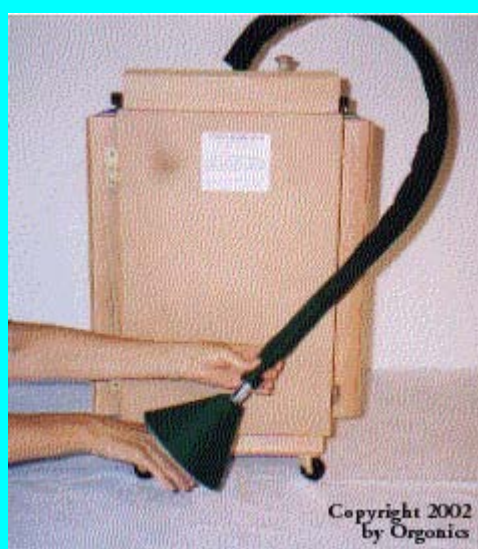

PRICE: ¥985.

Simple assembly required.